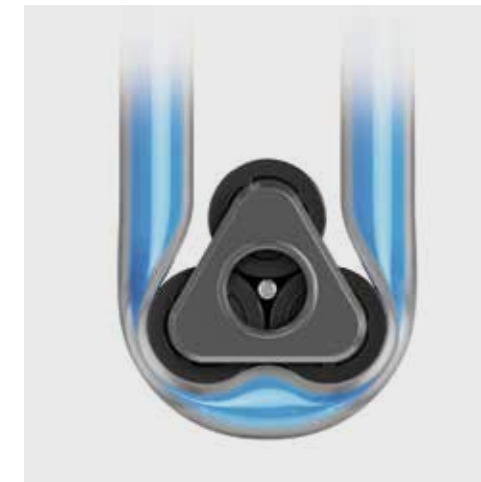

"I see home as
the center of stability."
Magdalena Wosinska

SENSOR PUMP

fast, precise and totally clog-proof

making a simple, effortless and truly useful tool is never a simple process

THE IDEAL PUMP

For our latest generation of touch-free sensor pump, we wanted a system that is fast, precise and powerful. The power allows us to push a wide variety of soap types and thicknesses through the pump; the precision allows us to be consistent and accurate in the dispense; and the speed means you get soap-in-hand instantly. In searching for pump technologies that would meet our objectives, we came across a system used in the extremely accurate dispensing of medicines. We set out to learn more and found that the same style of pump is used in applications that require the power and versatility needed to

to adapt the basic principles to suit our very specific needs.

ABSOLUTELY CLOG-PROOF

Inside the pump, the soap is completely enclosed in an airtight tube so it never dries out. Since it doesn't touch the motor, the soap can't gum up the works. Our robust motor powers a set of wheels that squeezes soap through the tube. The tubing is compressed as the soap is pushed through, and as it re-expands, it creates a vacuum that pulls more soap forward. It's such an efficient system, it's powerful enough to pump creams, pastes, or split-pea soup, if that was somehow useful (we won't judge).