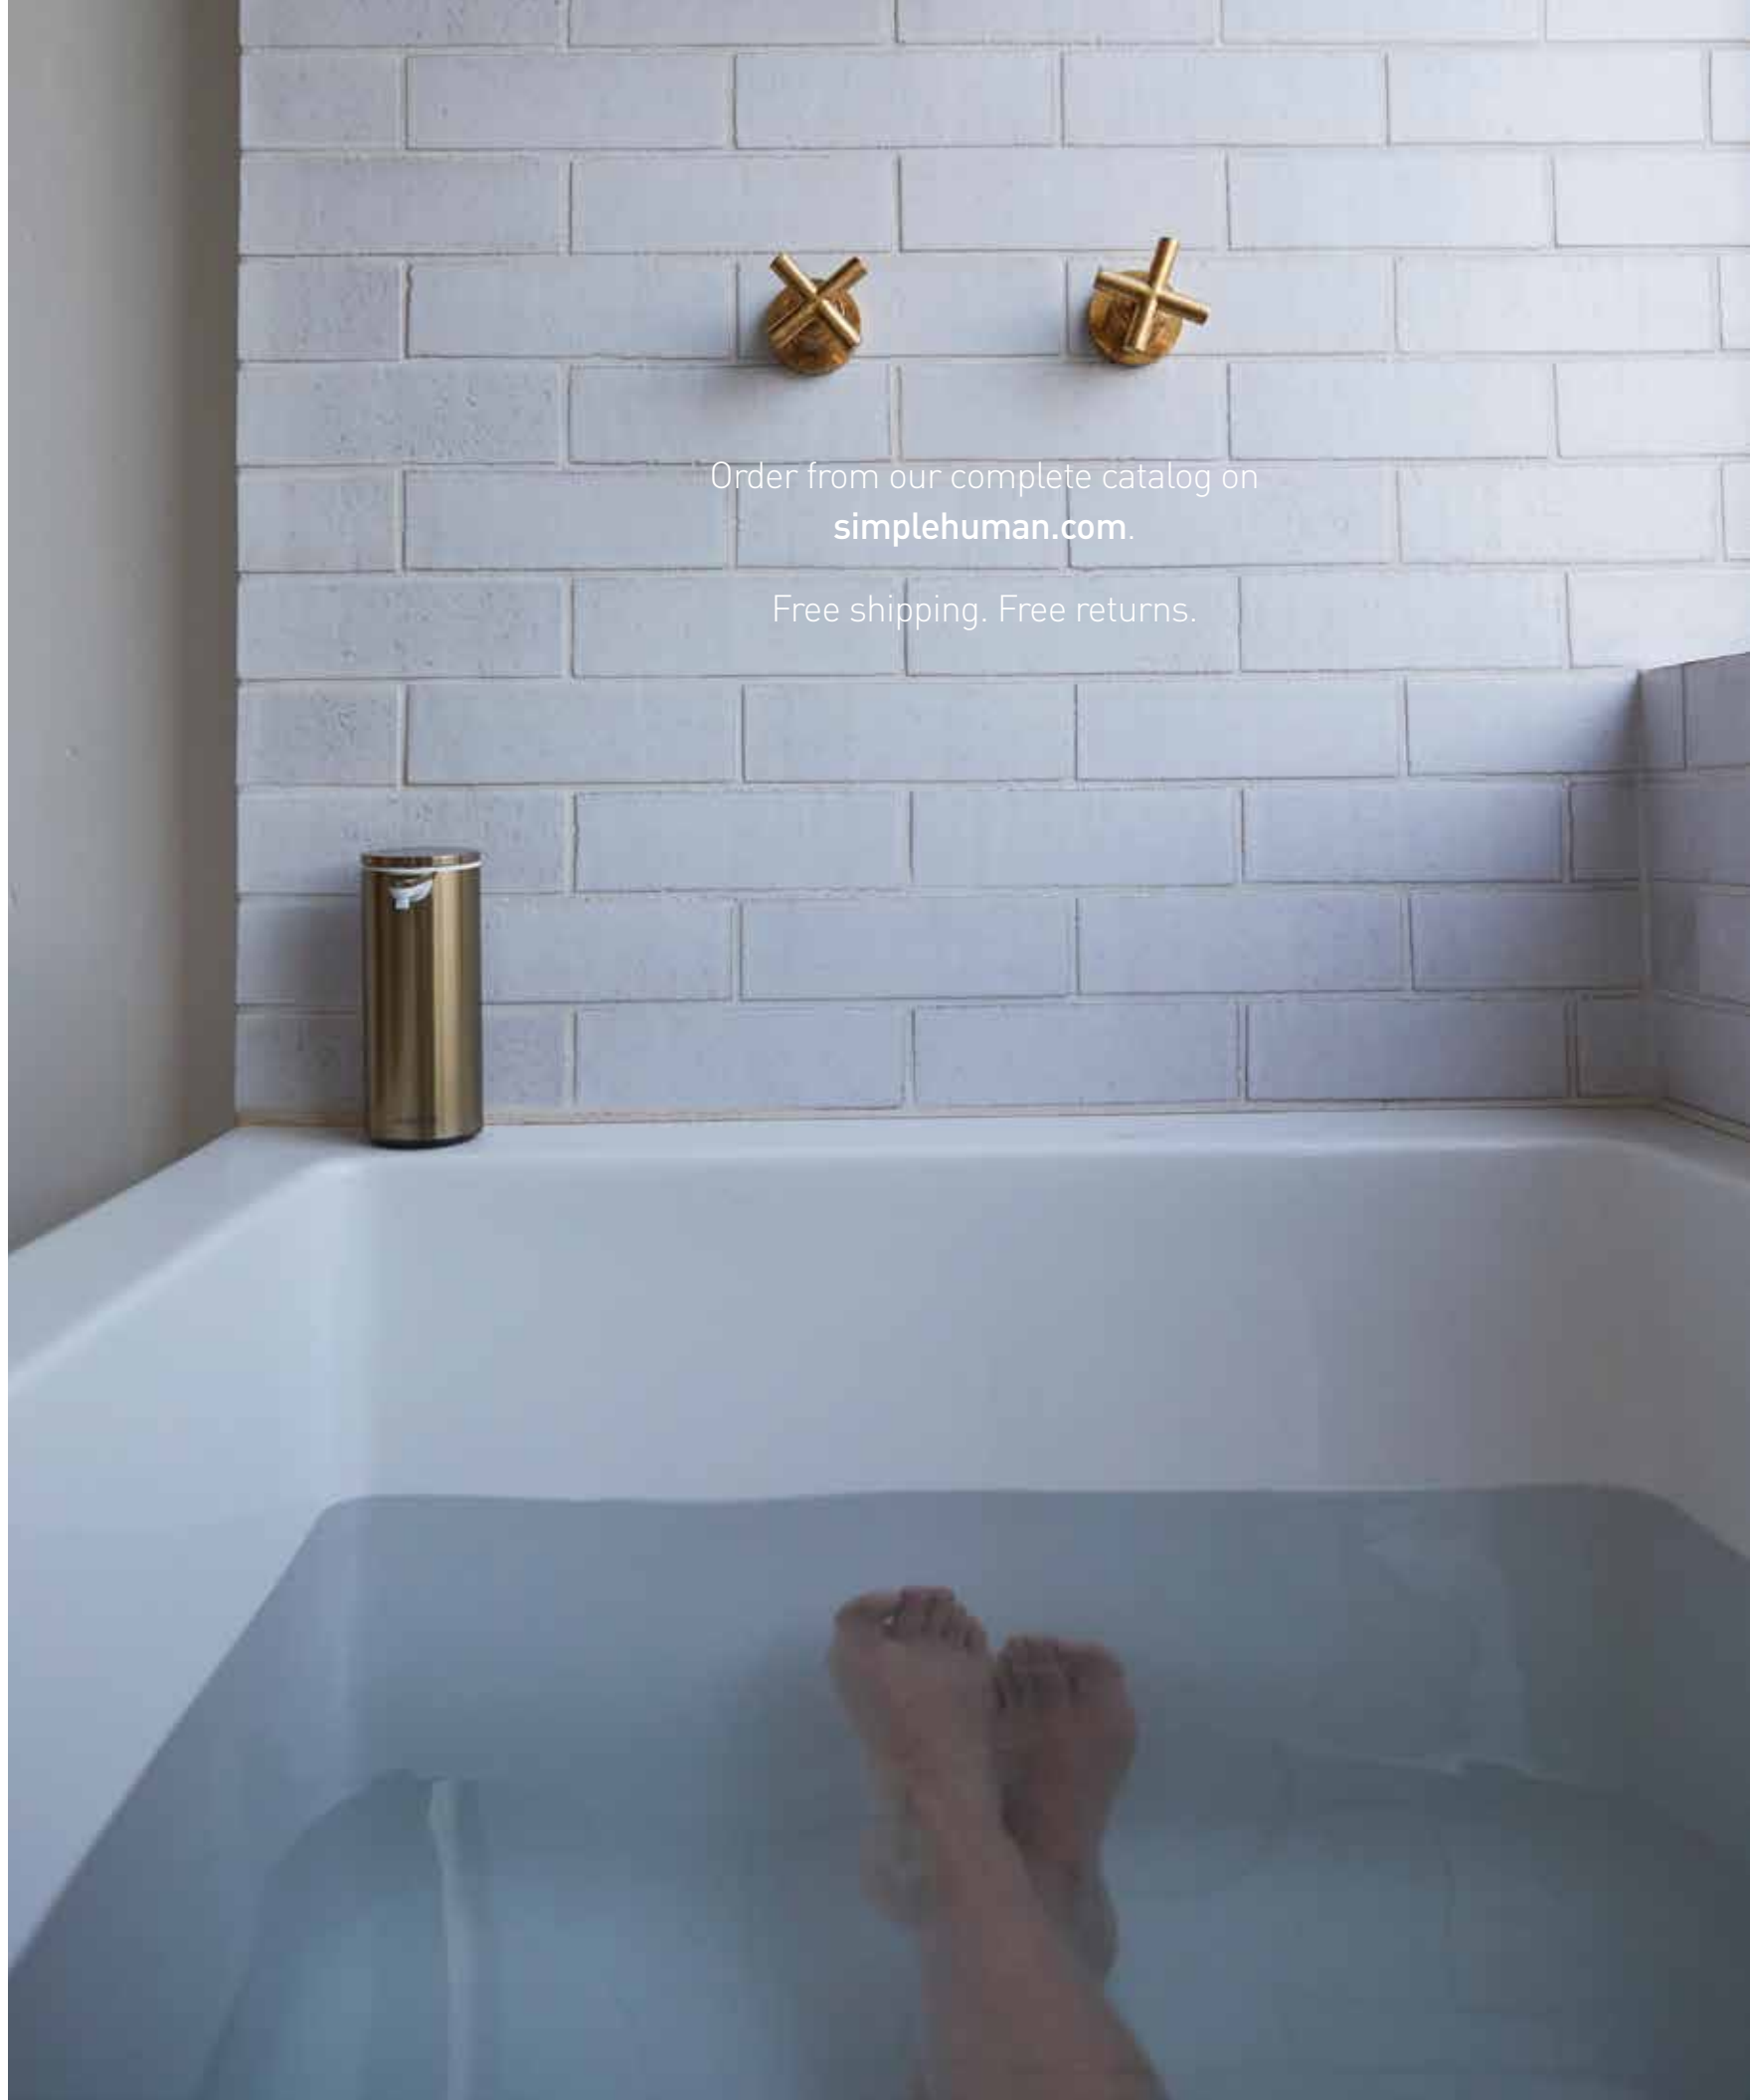

bath tools

Make it neater, simpler and more clutter-free. Our bath tools are an instant upgrade to any bath space.

foam sensor pump | \$60

Rechargeable. Uses foam soap.
Variable dispense volume control. Waterproof.

shower caddy

Adjustable shelves can move up, down or sideways to make room for taller bottles. Moveable divider. Quick-dry soap dish.

standard, \$50 | over-door, \$60 | plus, \$70 | XL, \$80

Order from our complete catalog on
simplehuman.com.