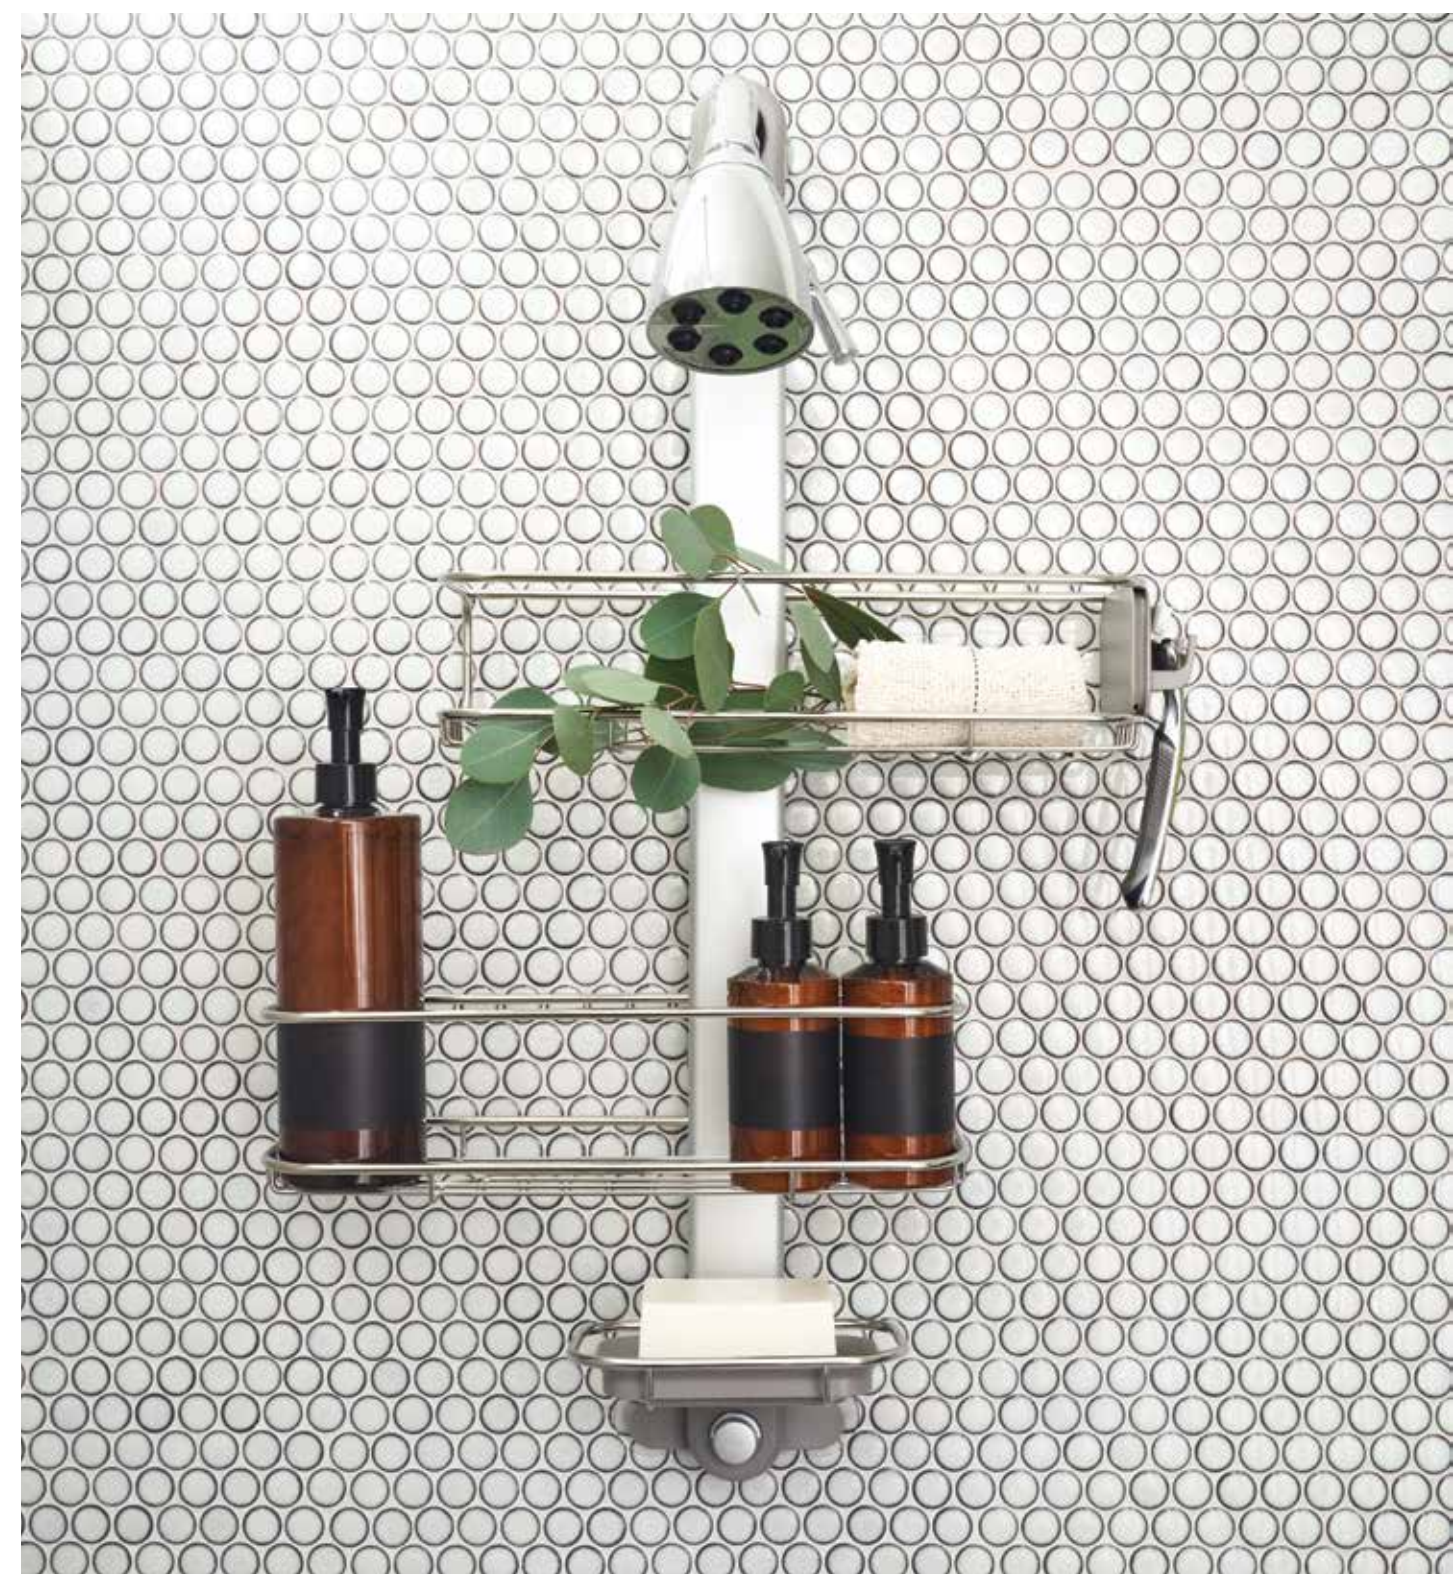

bath tools

Make it neater, simpler and more clutter-free. Our bath tools are an instant upgrade to any bath space.

foam sensor pump | \$60

Rechargeable. Uses foam soap.
Variable dispense volume control. Waterproof.

shower caddy

Adjustable shelves can move up, down or sideways to make room for taller bottles. Moveable divider. Quick-dry soap dish.

standard, \$50 | over-door, \$60 | plus, \$70 | XL, \$80

Order from our complete catalog on
simplehuman.com.