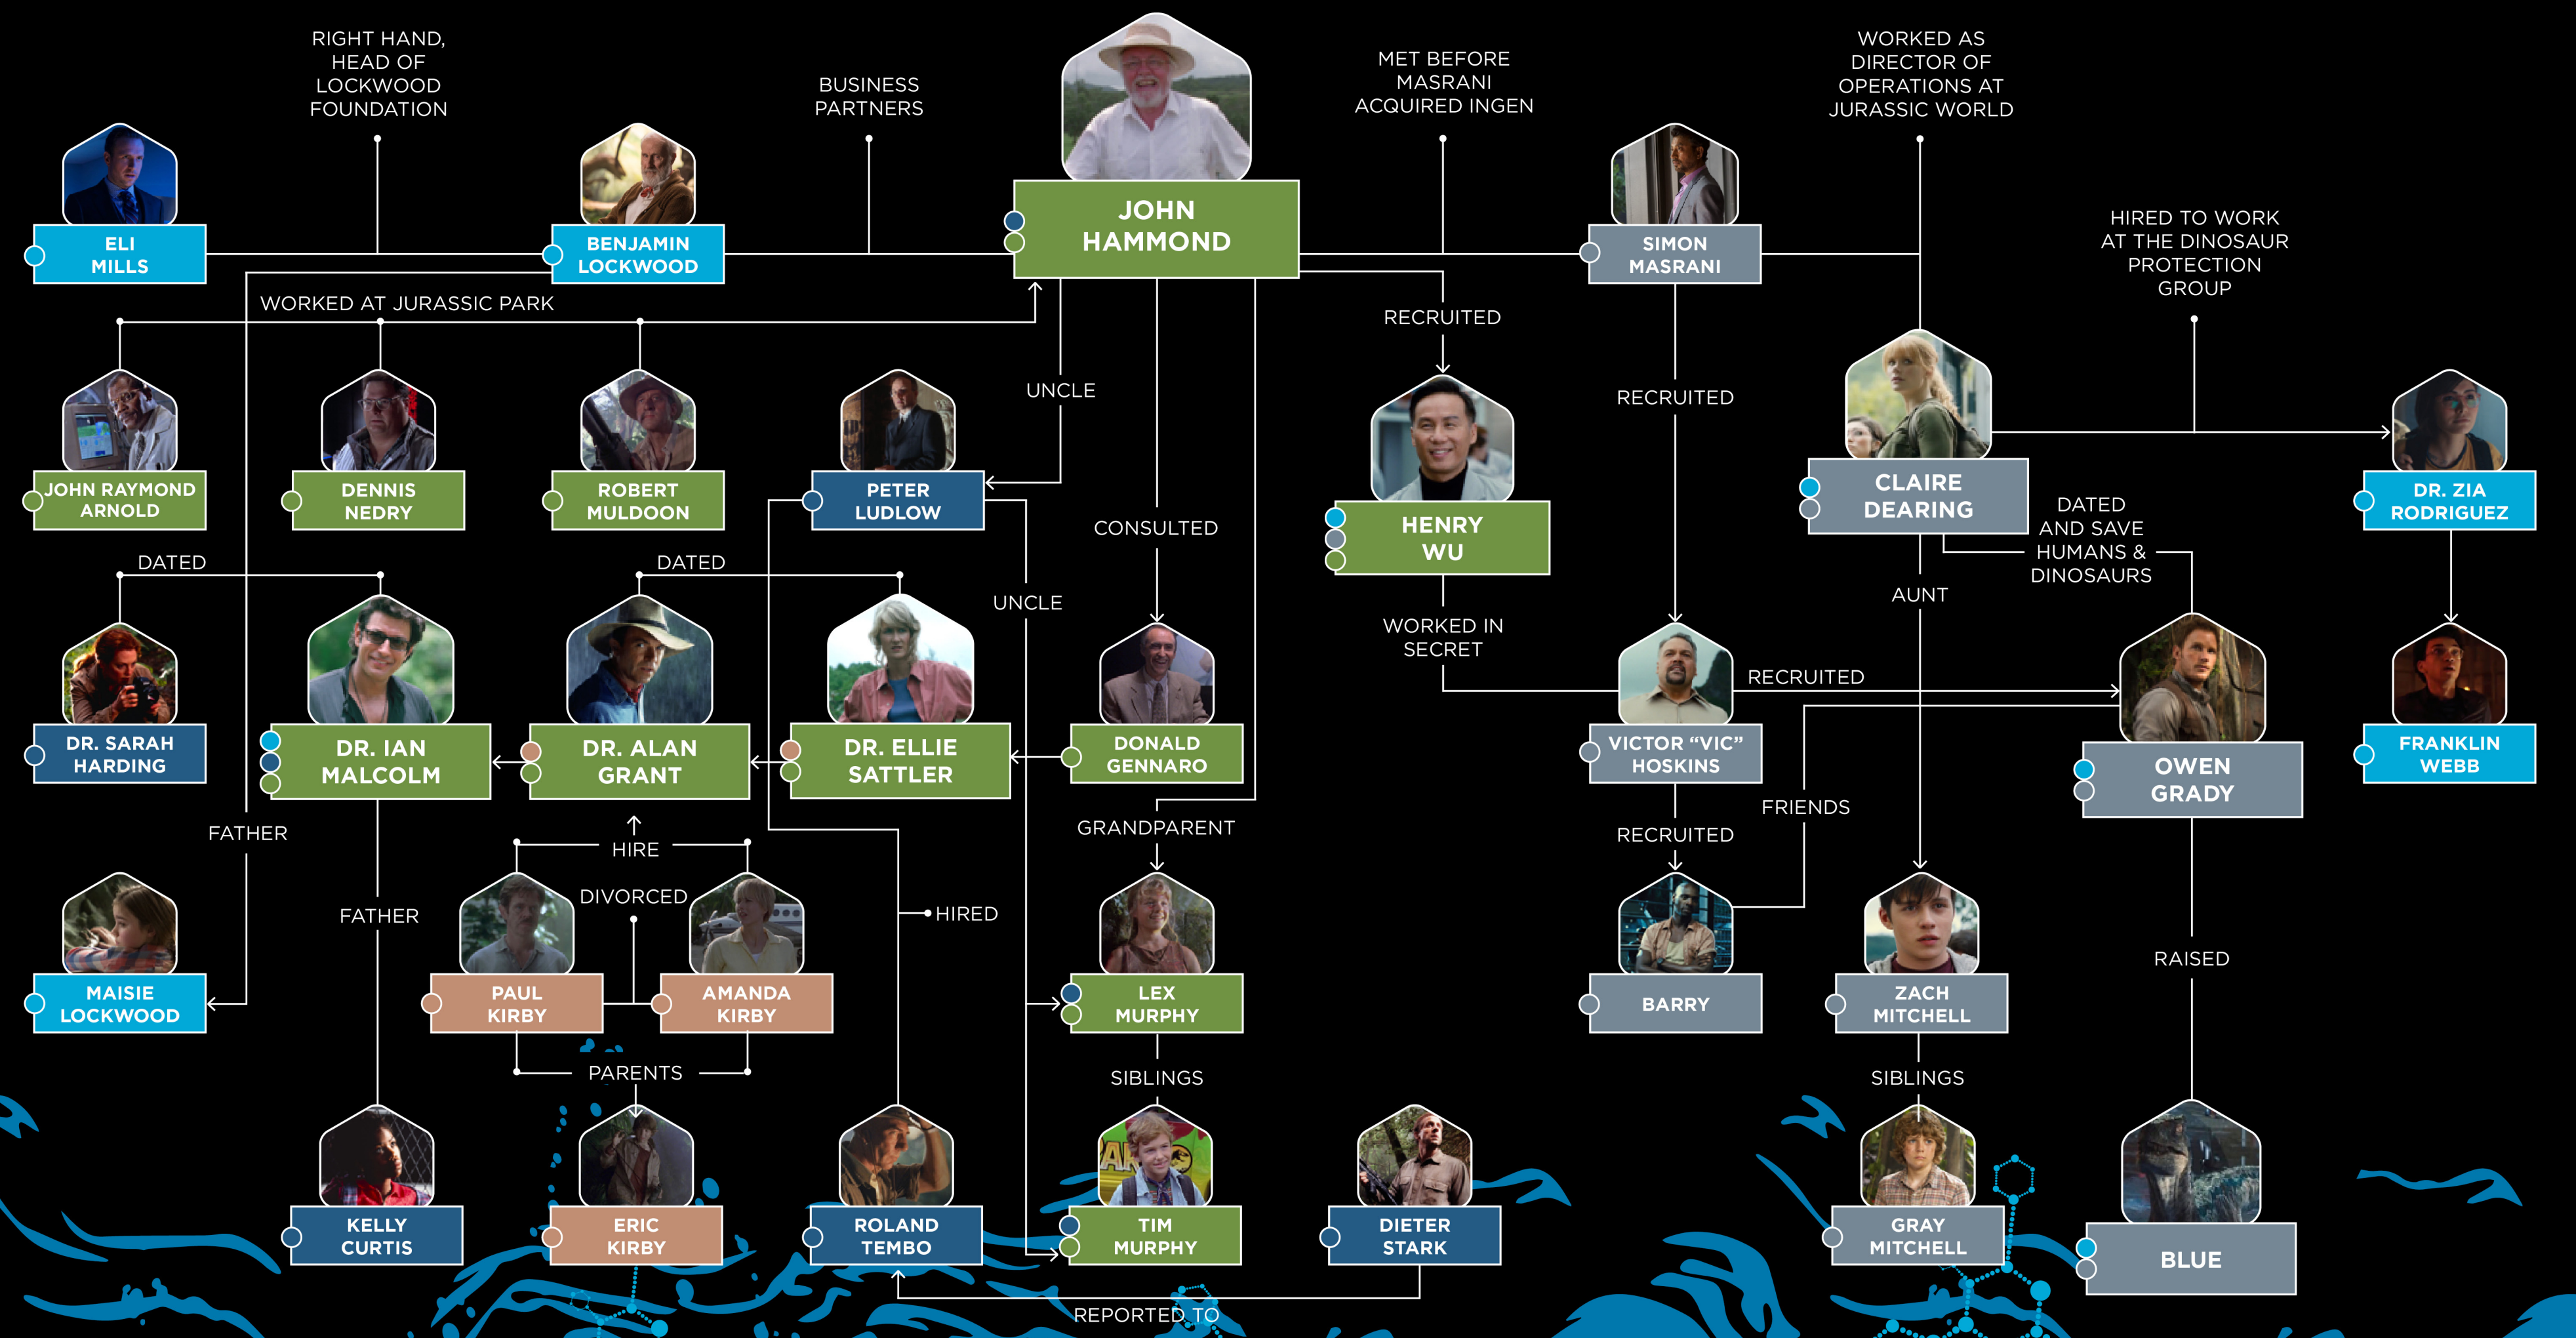

JURASSIC WORLD FAMILY TREE

JURASSIC WORLD IS A FRANCHISE 65 MILLION YEARS IN THE MAKING. GET TO KNOW HOW THE CHARACTERS OF THE FILM WORKED TOGETHER TO BRING DINOSAURS INTO OUR WORLD.

THE JURASSIC FILM THE CHARACTER WAS INTRODUCED AND HAS STARRED IN:

- 
 JURASSIC PARK
- 
 JURASSIC PARK: THE LOST WORLD
- 
 JURASSIC PARK III
- 
 JURASSIC WORLD
- 
 JURASSIC WORLD: FALLEN KINGDOM